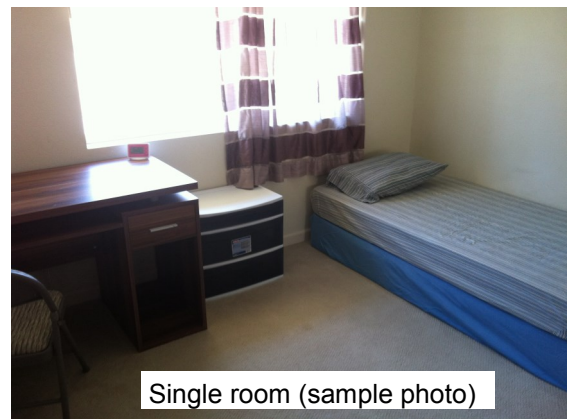

GLOBAL VILLAGE HAWAII

Lime Dormitory

2113 Lime Street, Honolulu HI 96826

2/9/15

Lime Dormitory is “Share-House” type of dormitory. Just 7 minutes by bus from Global Village Hawaii. It is located in the McCully area with easy access to Waikiki. The room has a desk, chair and bed. There are 2 types of room which are single room and shared double room. A full kitchen, bathroom, and laundry facility are shared with other tenants in each unit. Not only GV students but also other school students and working people live in the dorm.

Single room (sample photo)

Double Room (sample photo)